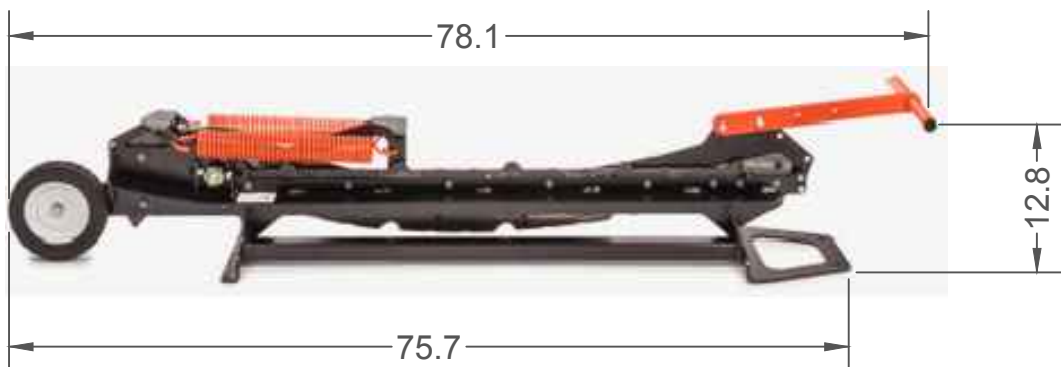

# Swenson Shear

## Model 48 Specifications

Weight - 140 lbs

Max Gauge - 24 ga

Cut length capacity - 48"

All dimensions in inches  
subject to change without notice