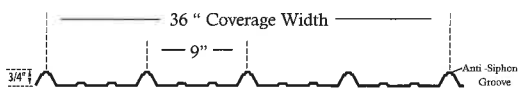

STOCK AVAILABILITY MATRIX

Color Name	RATINGS		80,000 ksi 29 Ga. Steel	80,000 ksi 26 Ga. Steel
	SR	SRI	40 7/8"	43"
All Blue Steel	.32	32	•	
Beige	.48	54	•	
Black	.30	30	•	•
Burgundy	.30	27	•	
Burnished Slate	.28	27	•	•
Carlsbad Canyon	.48	54		•
Copper Penny	.45	50	•	
Gallery Blue	.27	26	•	
Dark Brown	.16	12	•	•
Charcoal Gray	.27	26	•	•
Ivy Green	.28	27	•	•
Desert Brown	.37	39	•	
Fern Green	.27	26	•	
Galvalume	Non Painted	Non Painted	•	•
Hickory Moss	.38	41	•	•
Ivory	.69	84	•	
Old Town Gray	.42	47	•	•
Light Stone	.50	57	•	•
Medium Brown	.28	27	•	•
Medium Green	.31	32	•	
Parchment	.59	70	•	
Rustic Red	.35	37	•	•
Sedona Rust	.30	30	•	
Shale Green	.38	41		•
True Red	.32	33	•	
White	.60	71	•	•

AVAILABLE PANEL PROFILES

3' TUF RIB 29 Gauge & 26 Gauge