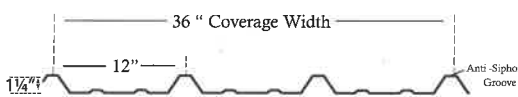

PBR 26 Gauge Only (24 Gauge Inquire)