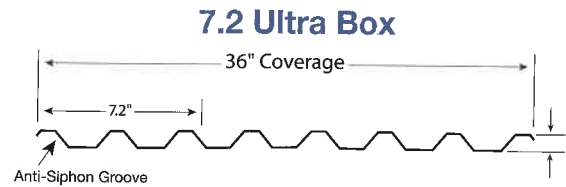

STANDARD COLOR ROOF AND WALL PANEL PROFILES