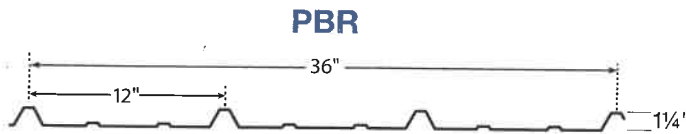

STANDARD COLOR ROOF AND WALL PANEL PROFILES