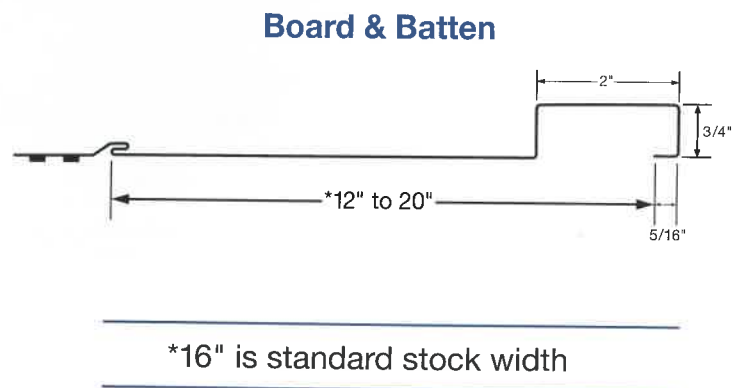

WALL APPLICATION ONLY PROFILES

COLOR SAMPLES

Colors shown represent the actual color as closely as is possible.
Actual metal samples are available upon request, free of charge.

** Oil Canning is an inherent part of light gauge, cold-formed metal products. It is an aesthetic issue, and is not cause for coil, sheet, trim or panel rejection. Colors and Sizes can change without notice.