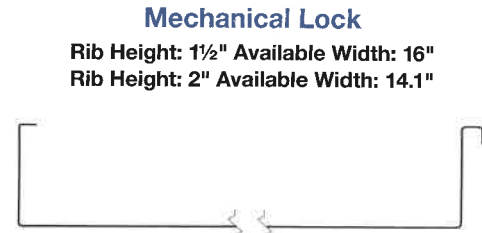

STANDARD COLOR ROOF AND WALL PANEL PROFILES