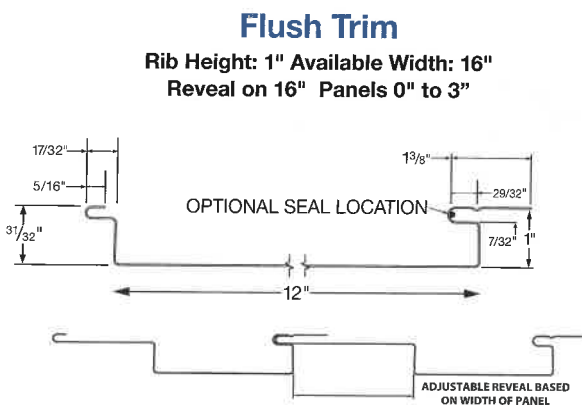

WALL APPLICATION ONLY PROFILES

COLOR SAMPLES

Colors shown represent the actual color as closely as is possible.
Actual metal samples are available upon request, free of charge.

** Oil Canning is an inherent part of light gauge, cold-formed metal products. It is an aesthetic issue, and is not cause for coil, sheet, trim or panel rejection. Colors and Sizes can change without notice.