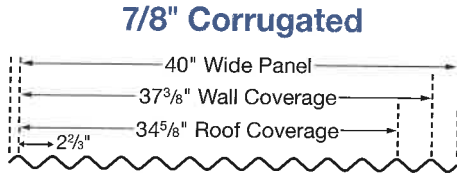

STANDARD COLOR ROOF AND WALL PANEL PROFILES